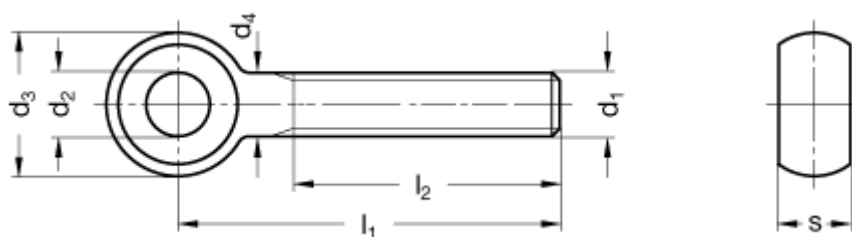

Article number: 201524M680NI

Description: E+G Eye screws
GN 1524-M6-80-NI

Measures

$d_1 = M6$

$d_2 = 6$

$d_3 = 12$

$d_4 = 6$

$l_1 = 80$